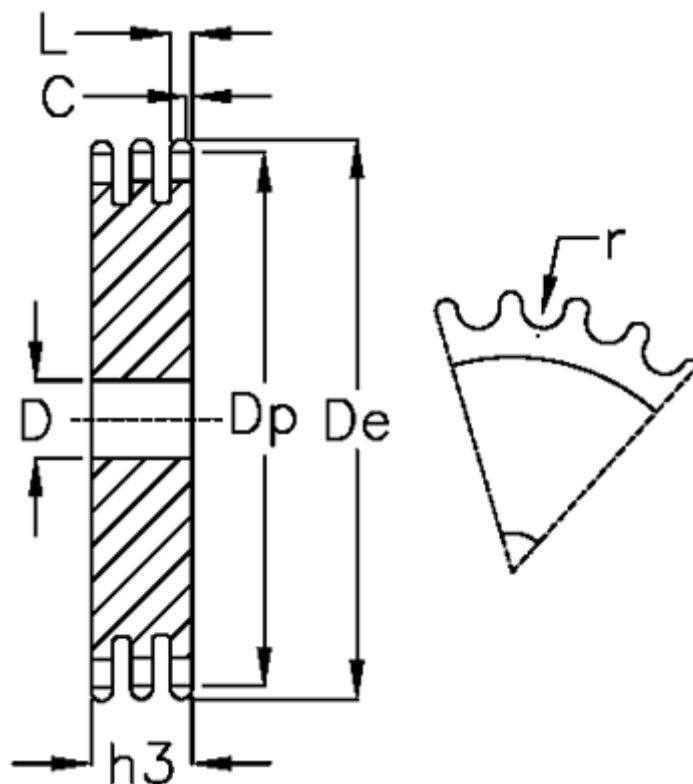

Article number: 616023005057

Description: Plate wheel 08 B-3 Z=57 triplex

Measures

C	= 1
D	= 25
De	= 236.4
Dp	= 230.54
For chain size	= 1/2 x 5/16
For chain type	= 08 B-3
h3	= 34.9
L	= 7

Number of teeth	= 57
r	= 8.51